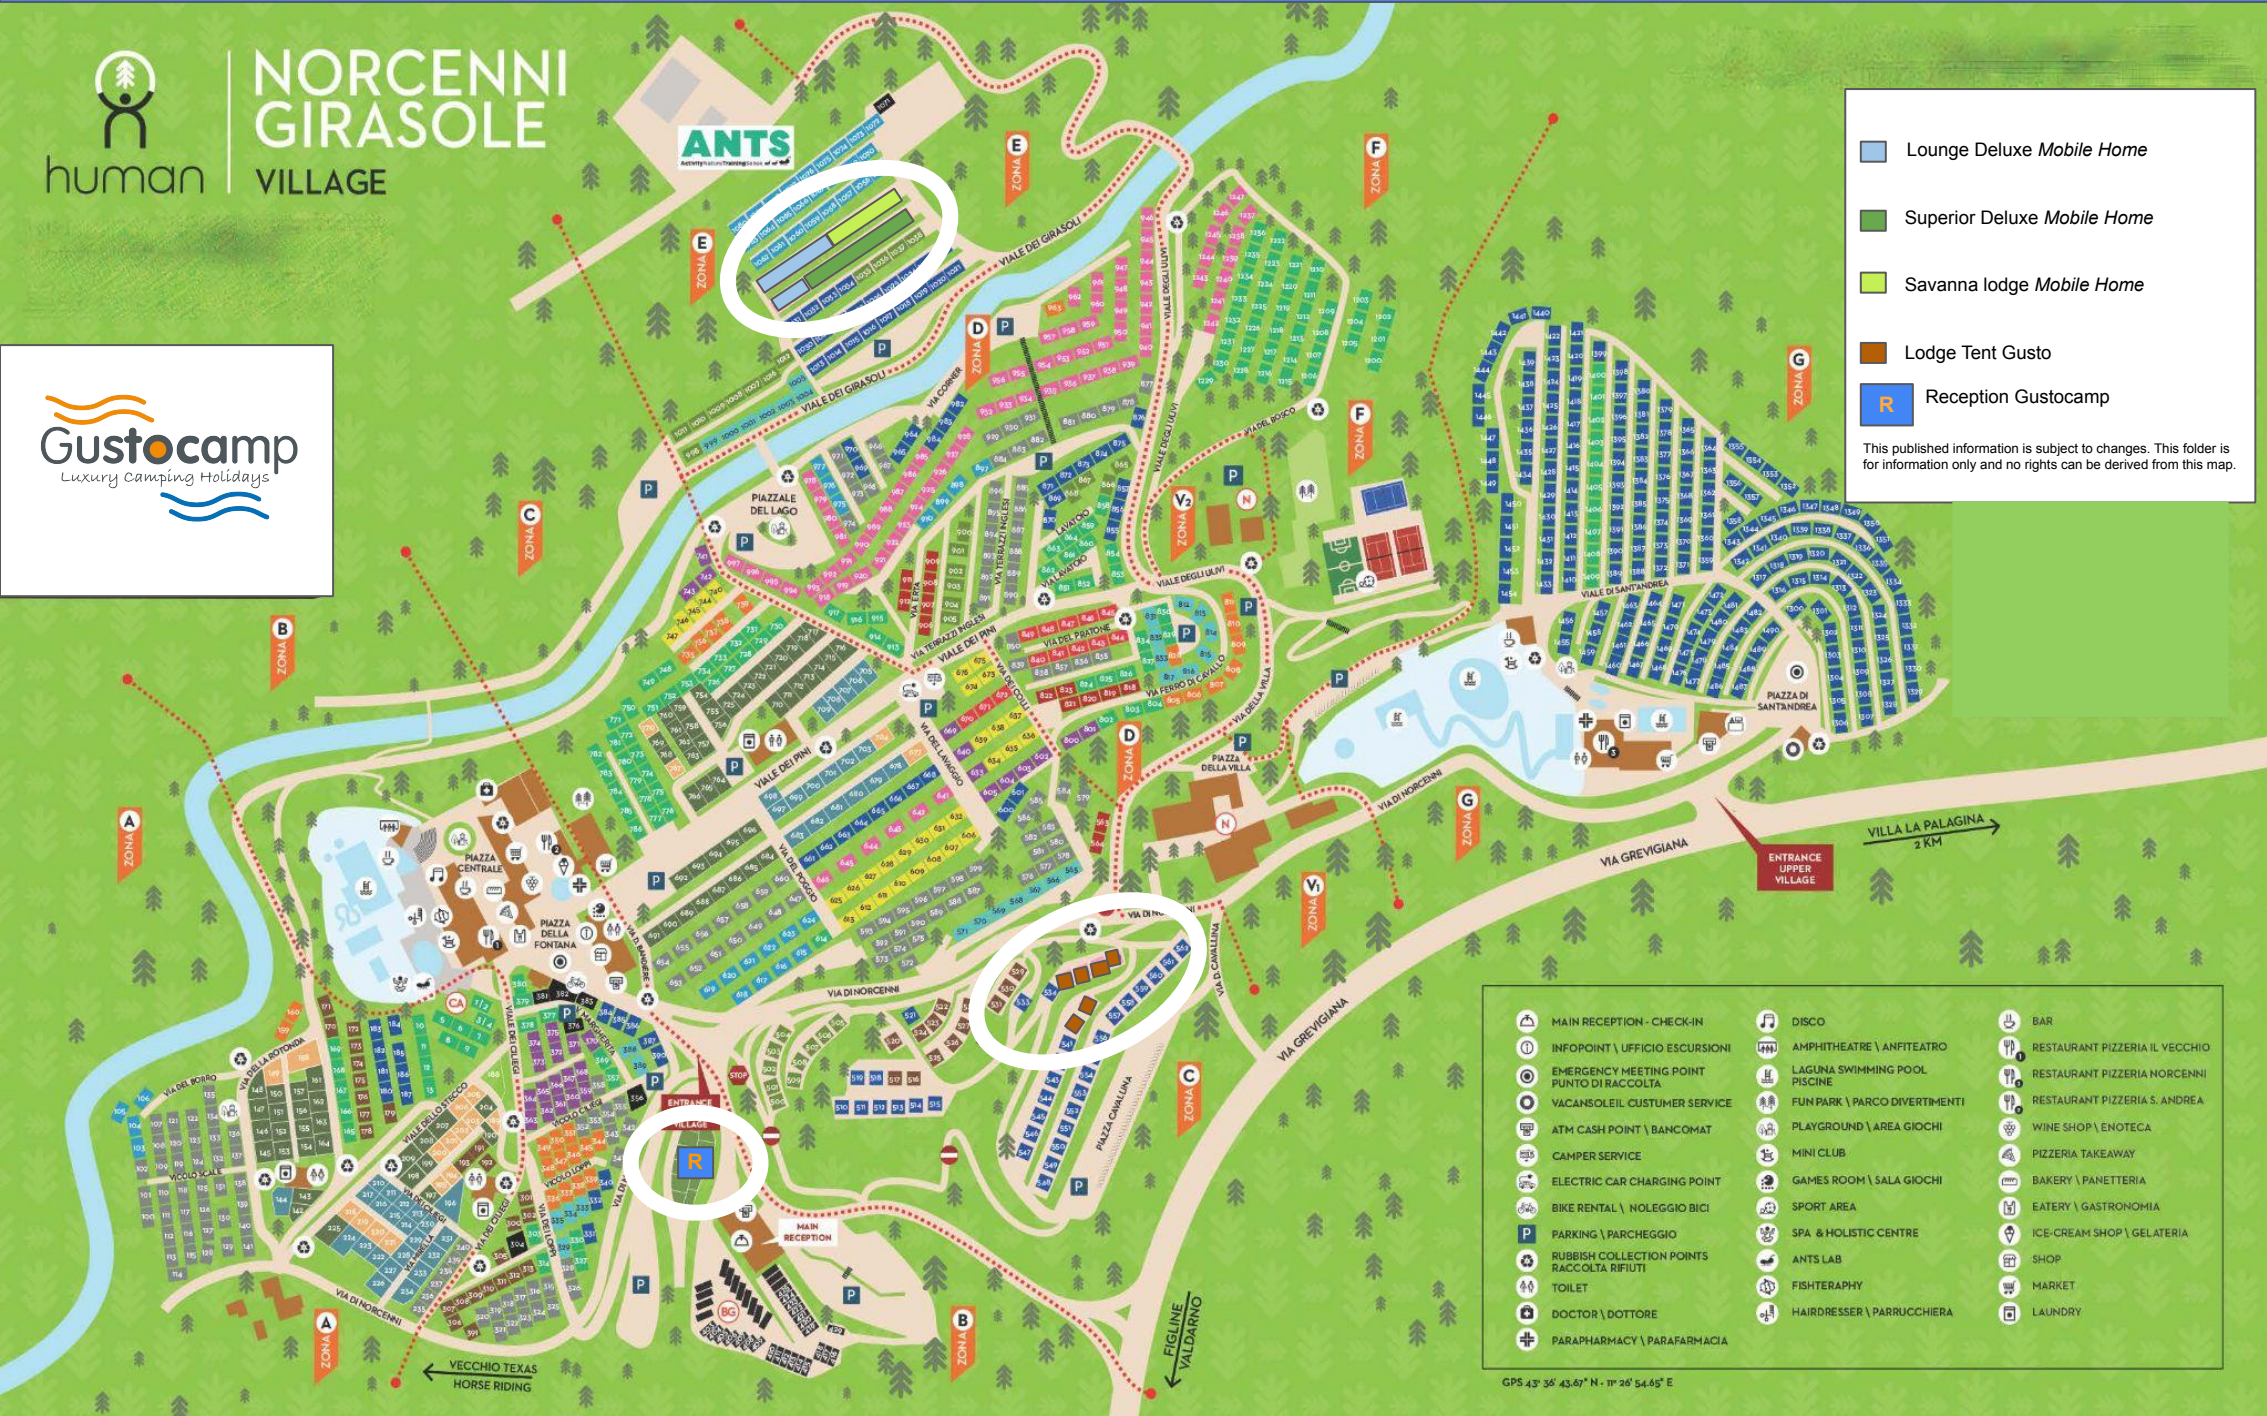

# GUSTOCAMP ACCOMMODATIONS

NORCENNI  
GIRASOLE  
VILLAGE

■ Lounge Deluxe *Mobile Home*  
■ Superior Deluxe *Mobile Home*  
■ Savanna lodge *Mobile Home*  
■ Lodge Tent *Gusto*  
R Reception *Gustocamp*

This published information is subject to changes. This folder is for information only and no rights can be derived from this map.

- |  |                                 |  |                               |  |                                |
|--|---------------------------------|--|-------------------------------|--|--------------------------------|
|  | MAIN RECEPTION - CHECK-IN       |  | DISCO                         |  | BAR                            |
|  | INFOPPOINT \ UFFICIO ESCURSIONI |  | AMPHITHEATRE \ ANFITEATRO     |  | RESTAURANT PIZZERIA IL VECCHIO |
|  | EMERGENCY MEETING POINT         |  | LAGUNA SWIMMING POOL          |  | RESTAURANT PIZZERIA NORCENNI   |
|  | VACANSOLEIL CUSTOMER SERVICE    |  | FUN PARK \ PARCO DIVERTIMENTI |  | RESTAURANT PIZZERIA S. ANDREA  |
|  | ATM CASH POINT \ BANCOMAT       |  | PLAYGROUND \ AREA GIOCHI      |  | WINE SHOP \ ENOTECA            |
|  | CAMPER SERVICE                  |  | MINI CLUB                     |  | PIZZERIA TAKEAWAY              |
|  | ELECTRIC CAR CHARGING POINT     |  | GAMES ROOM \ SALA GIOCHI      |  | BAKERY \ PANETTERIA            |
|  | BIKE RENTAL \ NOLEGGIO BICI     |  | SPORT AREA                    |  | EATERY \ GASTRONOMIA           |
|  | PARKING \ PARCHEGGIO            |  | SPA & HOLISTIC CENTRE         |  | ICE-CREAM SHOP \ GELATERIA     |
|  | RUBBISH COLLECTION POINTS       |  | ANTS LAB                      |  | SHOP                           |
|  | TOILET                          |  | FISITERAPHY                   |  | MARKET                         |
|  | DOCTOR \ DOTTORE                |  | HAIRDRESSER \ PARRUCCHIERA    |  | LAUNDRY                        |
|  | PARAPHARMACY \ PARAFARMACIA     |  |                               |  |                                |