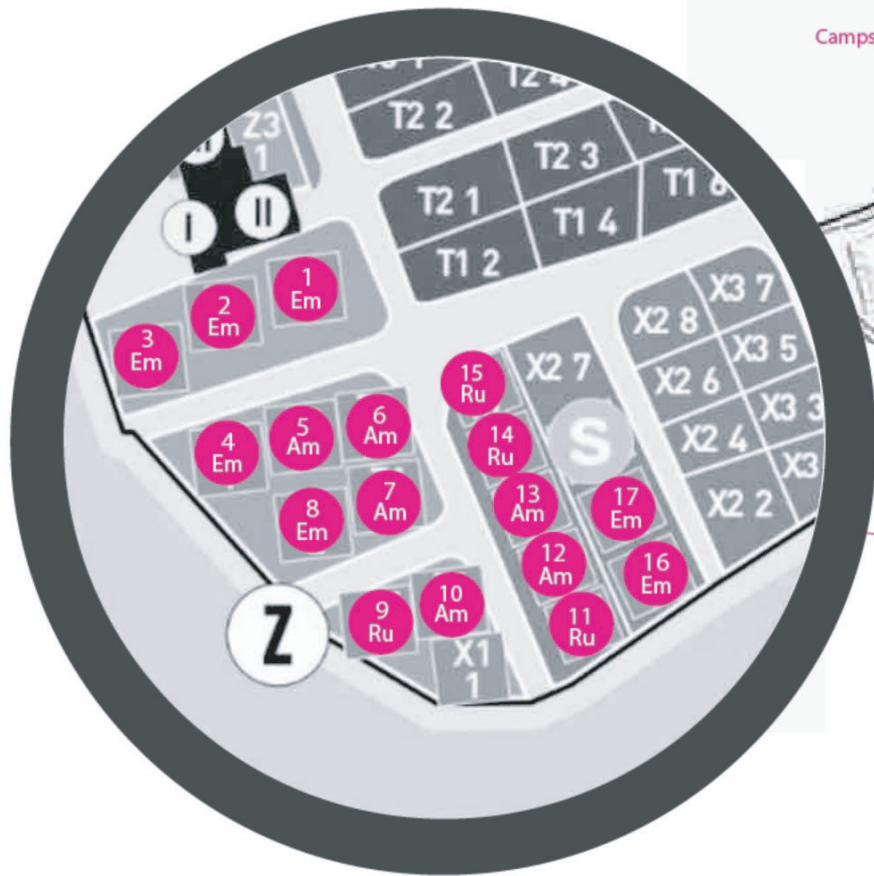

Playa Bara 2024 - PB

LifestyleHolidays

Playa Bara - PB LifestyleHolidays

- A2 Amber 2
- Ru Ruby 2
- Em Emerald

Campsite Reception & Entertainments

Main Pool & Bar Area

Campsite Entrance

Lifestyle Holidays